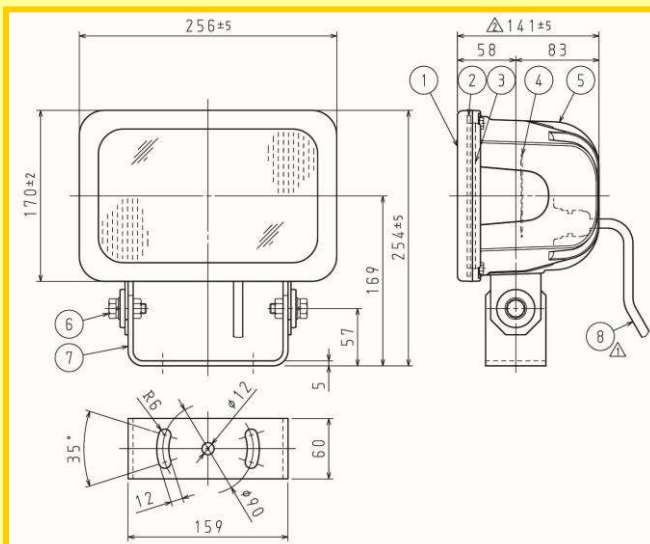

NEW LED FLOODLIGHT MODEL:SLD-80

- ☆High power LED floodlight available for long distance irradiation.
- ☆SHOCK PROOF • HANDY • PORTABLE • LONG LIFE LIGHTING
- ☆Power consumption 80W

LED FLOODLIGHT
SLD-80

Name	LED FLOODLIGHT
Size (mm)	256 (W) × 254 (H) × 141 (D)
Maximum luminous intensity of beam	44,800cd 30°
Class of protection	IPX6
Voltage	AC100~220V/DC24V
Life	40,000 hour
Weight	4.7kg

MODEL	Narrow	Wide	
	AC100V	SLD-80SA	SLD-80WA
	DC24V	SLD-80SD	SLD-80WD