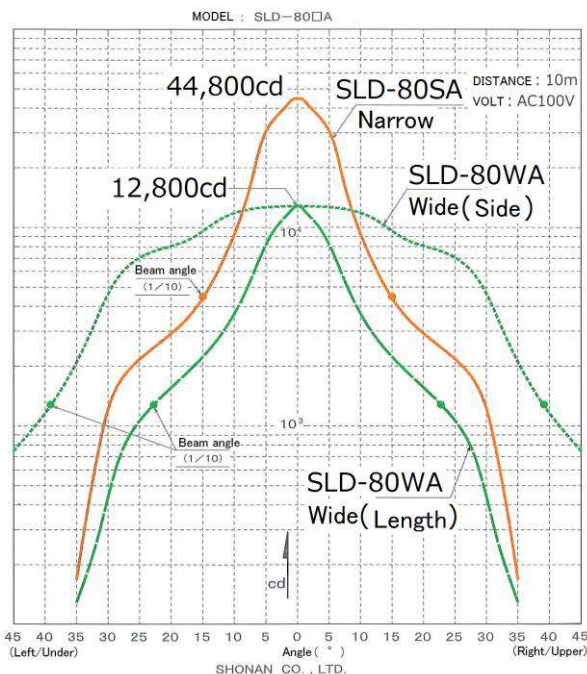

NEW LED FLOODLIGHT MODEL:SLD-80

- ☆High power LED floodlight available for long distance irradiation.
- ☆SHOCK PROOF • HANDY • PORTABLE • LONG LIFE LIGHTING
- ☆Power consumption 80W

LED FLOODLIGHT
SLD-80

Name	LED FLOODLIGHT
Size (mm)	256 (W) × 254 (H) × 141 (D)
Maximum luminous intensity of beam	44,800cd 30°
Class of protection	IPX6
Voltage	AC100~220V/DC24V
Life	40,000 hour
Weight	4.7kg

MODEL	Narrow	Wide	
	AC100V	SLD-80SA	SLD-80WA
	DC24V	SLD-80SD	SLD-80WD