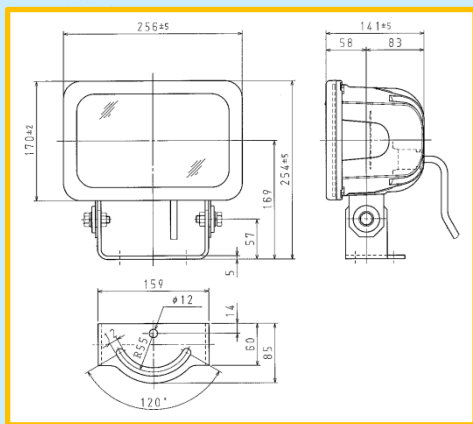

SLD-80SA

SLD-150SA

SLD-160SA

Name	SHONAN LED FLOODLIGHT LED		
Model	SLD-80SA	SLD-150SA	SLD-160SA
Size (W×H×Dmm)	256 × 254 × 141	333 × 282 × 141	508 × 335 × 133
Maximum luminous intensity of beam	44,800cd	400,000cd	130,000cd
Class of protection	IP56		
Voltage	AC100V~AC220V / (※DC24V)		
Life	40,000hour		
Weight	4.7kg	7.kg	10.kg