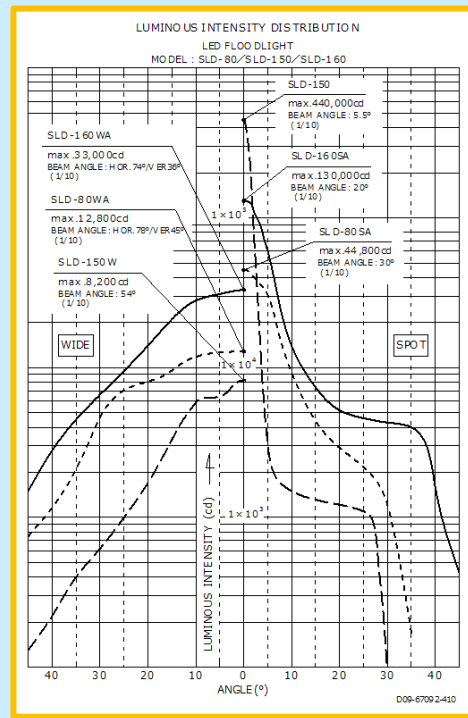

SLD-80SA

SLD-150SA

SLD-160SA

Name	SHONAN LED FLOODLIGHT LED		
Model	SLD-80SA	SLD-150SA	SLD-160SA
Size (W×H×Dmm)	256 × 254 × 141	333 × 282 × 141	508 × 335 × 133
Maximum luminous intensity of beam	44,800cd	400,000cd	130,000cd
Class of protection	IP56		
Voltage	AC100V~AC220V / (※DC24V)		
Life	40,000hour		
Weight	4.7kg	7.kg	10.kg