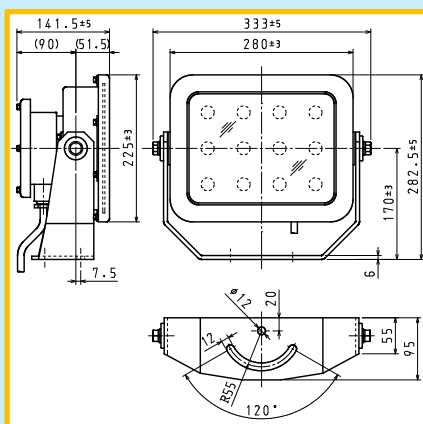

SLD-80SA

SLD-150SA

SLD-160SA

Name	SHONAN LED FLOODLIGHT LED		
Model	SLD-80SA	SLD-150SA	SLD-160SA
Size (W×H×Dmm)	256 × 254 × 141	333 × 282 × 141	508 × 335 × 133
Maximum luminous intensity of beam	44,800cd	400,000cd	130,000cd
Class of protection	IP56		
Voltage	AC100V~AC220V / (※DC24V)		
Life	40,000hour		
Weight	4.7kg	7.kg	10.kg