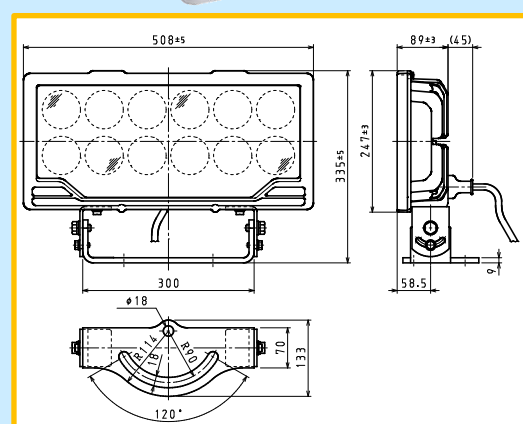

SLD-80SA

SLD-150SA

SLD-160SA

Name	SHONAN LED FLOODLIGHT LED		
Model	SLD-80SA	SLD-150SA	SLD-160SA
Size (W×H×Dmm)	256 × 254 × 141	333 × 282 × 141	508 × 335 × 133
Maximum luminous intensity of beam	44,800cd	400,000cd	130,000cd
Class of protection	IP56		
Voltage	AC100V~AC220V / (※DC24V)		
Life	40,000hour		
Weight	4.7kg	7.kg	10.kg